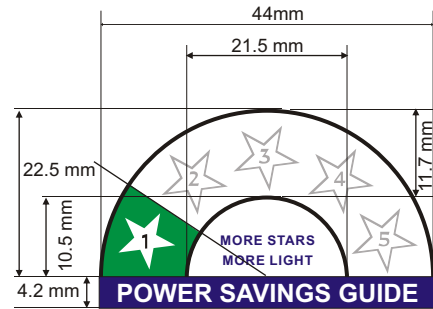

Type of Ballast:

Ballast Efficiency (%):

Under test conditions when tested in accordance to IS 1534 or IS 13021. Actual efficiency will vary as per site conditions.

Type of Ballast:

Ballast Efficiency (%):